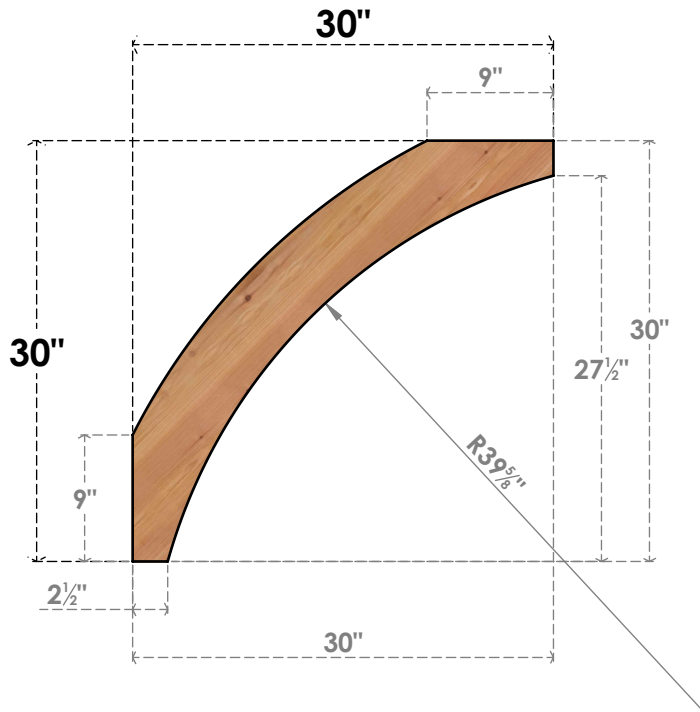

BRC06X30X30THR00SWR

5 1/2"W X 30"D X 30"H THORTON SMOOTH BRACE, WESTERN RED CEDAR

SIDE

FRONT

EKENA MILLWORK
 2300 WEST MAIN ST.
 CLARKSVILLE, TX 75426
 TOLL FREE: 866-607-0453
 WWW.EKENAMILLWORK.COM

NOTES

1. INSTALLATION TO BE COMPLETED IN ACCORDANCE WITH MANUFACTURER'S SPECIFICATIONS.
2. DRAWING MAY NOT BE TO SCALE
3. THIS DRAWING IS INTENDED FOR DESIGN AND PLANNING PURPOSES ONLY.
4. ALL INFORMATION CONTAINED HEREIN WAS CURRENT AT THE TIME OF DEVELOPMENT BUT MUST BE REVIEWED AND APPROVED BY THE PRODUCT MANUFACTURER TO BE CONSIDERED ACCURATE.
5. PRODUCTS ARE NOT KILN DRIED. THIS ITEM IS UNIQUE AND WILL CONTAIN THE NATURAL VARIATIONS THAT THE WOOD SPECIES OFFERS. THIS MAY RESULT IN VARIATIONS UP TO 1/4"